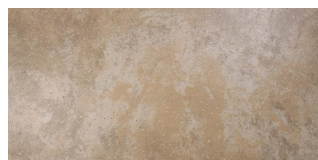

Tivoli 'Nocce'

To discuss these and other materials featured on the Rocks On website, please contact your Rocks On Representative for further information & assistance.