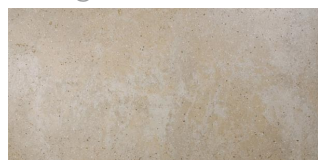

Tivoli

Tivoli is a stunning reproduction of the classic Travertine Stone, produced using an exclusive technology called "Tallado".

This allows for the cutting of the raw material before firing, and produces texture, colour and finish that are only comparable to the most exquisite natural stone.

Tivoli comes in two colours, light travertine colour 'Sand' and a latte colour called 'Nocce' with a standard slip rating of R10. Sizes available are 300 x 600, 600 x 600 and 600 x 1200.

Frost, scratch and stain resistant, Tivoli is the perfect alternative to the risks involved with using natural stone. Design and Project integrity will be beautifully maintained throughout time.

Tivoli is ideal for all commercial & residential in and out doors, including foyers, shopping centres, public areas, courtyards, living areas, patios, walls inside & out, building facades, step treads and pool surrounds, (with lamination and various edge detail finishes being achieved)

Tivoli 'Sand'