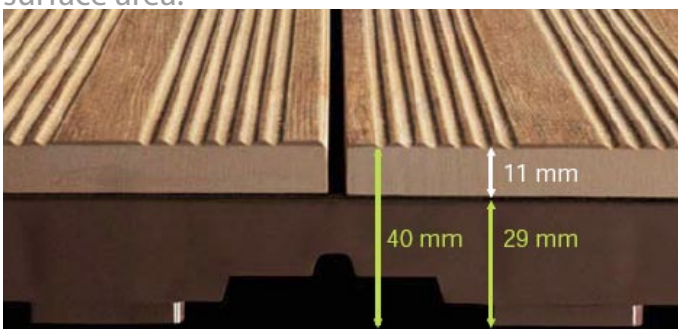

ROCKSON

HARD SURFACE SOLUTIONS

Product Feature

Liston Gres - Marine

This innovative porcelain offers the warm & natural shades of wood, re-inventing the outdoors and wet area environments.

A new 'Crossjet' technology allows for precision on the whole structure of the tile, from groove to the edge. Thanks to the excellent technical qualities of this material and the versatile Module proposal, Marine is ideal for commercial applications with wet zones, and will remain unchanged in time.

The Module proposal consists of 4 marine tiles pre-glued to a hardened plastic substrate, with gaps for water drainage and an interlocking system that allows for simple installation.

Application ideas include commercial & residential wet areas, pedestrian walkways, swimming pool surrounds, showers, spas, saunas, bathrooms, dressing rooms, balconies & patios, public facilities etc.

The module system is ideal for renovating by simply laying & interlocking the pre-formed substrates together over any existing solid surface area.