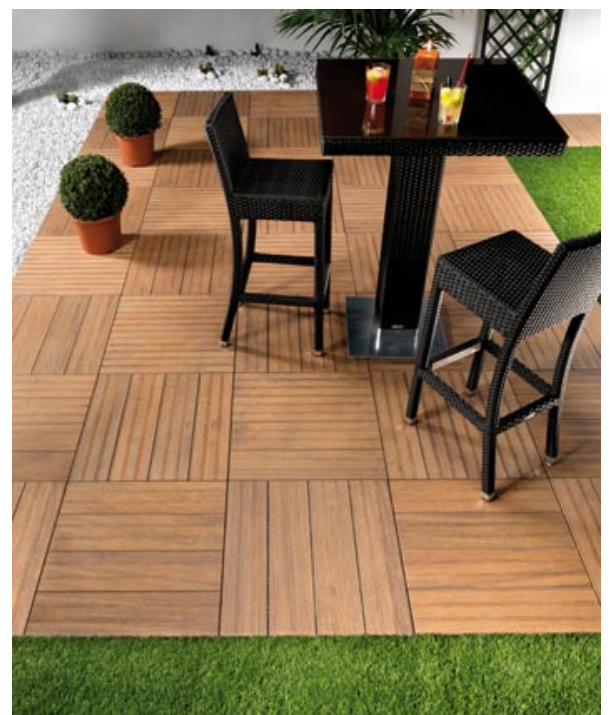

ROCKSON

HARD SURFACE SOLUTIONS

Product Feature

Liston Gres - Marine

This innovative porcelain offers the warm & natural shades of wood, re-inventing the outdoors and wet area environments.

A new 'Crossjet' technology allows for precision on the whole structure of the tile, from groove to the edge. Thanks to the excellent technical qualities of this material and the versatile Module proposal, Marine is ideal for commercial applications with wet zones, and will remain unchanged in time.

The Module proposal consists of 4 marine tiles pre-glued to a hardened plastic substrate, with gaps for water drainage and an interlocking system that allows for simple installation.

Application ideas include commercial & residential wet areas, pedestrian walkways, swimming pool surrounds, showers, spas, saunas, bathrooms, dressing rooms, balconies & patios, public facilities etc.

The module system is ideal for renovating by simply laying & interlocking the pre-formed substrates together over any existing solid surface area.