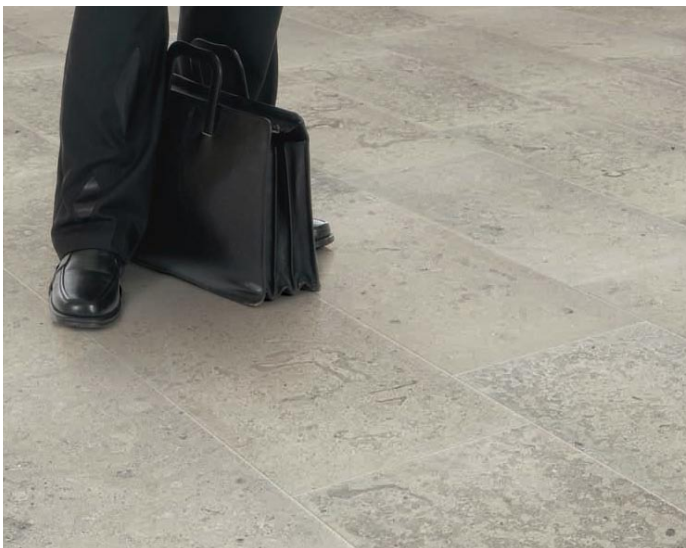

ROCKS ON

HARD SURFACE SOLUTIONS

Product Feature

Jorstone

Manufactured with the latest innovative digital ink-jet technology, Jorstone is literally a photographic reproduction of real stone.

Incorporating the many different patterns and shadings of natural limestone, it is perfect for a myriad of installations - from bathroom to living room, boutique to public foyers.

Jorstone has a R10 sliprating and a BPN value of 'W' making this material an ideal choice for your next project.

Available in three beautiful colours and two sizes - 500 x 500mm and large format 412 x 827mm - application ideas include commercial & residential internal and external floors & walls, including foyers, restaurants, bars, boutiques, galleries, living rooms, patios, kitchens & bathrooms.