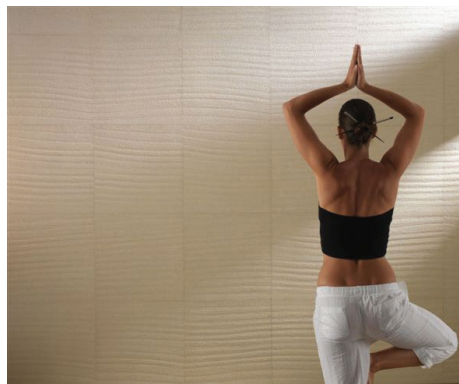

# Zen

**General:** Zen – creating a space of peace, tranquillity and harmony. This beautiful porcelain stoneware, is based on natural sand being raked in Buddhism timeless art, and adds enlightenment to any external hard surface environment.  
Suitable for all commercial and residential applications.

**Applications:** Outdoor landscape applications such as pedestrian walkways, building facades, courtyards, patios, pool surrounds, feature walls and stepreads (with lamination and various edge detail finishes being achieved)

Origin:	Spain
Colours:	BG (Putty)
Sizes:	600 x 1200 mm    300 x 1200 mm 600 x 600 mm    300 x 600 mm
Thickness:	11mm
Finishes:	Raked finish (for inside & outside uses)
Type:	Fully vitrified, sand glazing
Appearance:	Natural tones with raked pattern surface variation
Production:	Double-pressed, rectified edges
Technical:	Water Absorption less than 0.05% Frost Resistant Scratch Resistant Surface Hardness – MOHS 7 (of 10) Stain Resistant (hot running water) Chemical Resistant
Slip Resistance:	European Standard (DIN 51130) R10