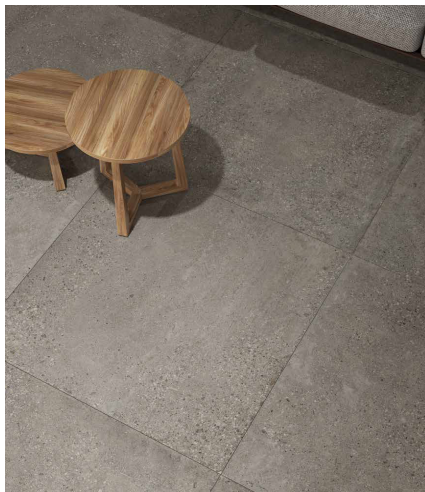

# KONKRETE

**General:** A porcelain stoneware series dedicated to the aesthetic of honed aggregate concrete. Showcased in 5 subtle shaded colourways with wonderful large formats up to 800 X 1600mm in size to give a contemporary industrial look. Perfectly in line with the needs of modern architecture

**Applications:** Commercial & residential internal & external applications

**Origin:** Italy

**Colours:** Bianco | Beige | Grigio | Cenere | Nero

**Sizes:** 1000 x 1000 x 8.5mm  
800 x 1600 x 10mm  
600 x 600 x 10mm  
600 x 1200 x 10mm  
600 x 300 x 10mm

**20mm Paver**

600 X 600 X 20mm  
600 x 1200 x 20mm  
1000 x 1000 x 20mm

**Mosaico**

Sheet Size: 300 x 300mm (30 x 30 each piece)

**Type:** Pressed Porcelain

**Appearance:** Concrete

**Production:** Full Colour Body