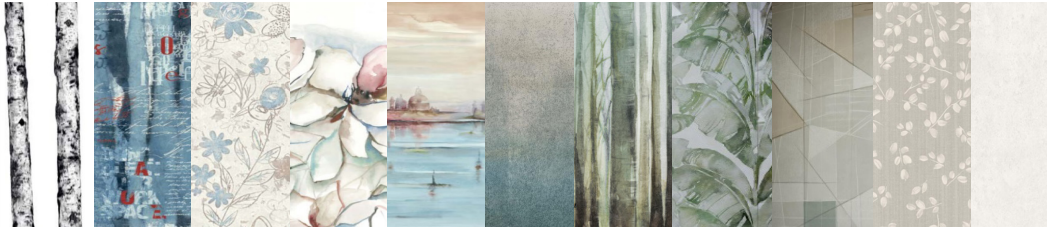

Kerlite Wonderwall

General: For the first time, artistic wall decoration meets ultra-thin porcelain tile slabs - to create countless ideas and designs to transform living spaces in a magical & exciting way. Fabulous decorations with great texture and elegant design printed using a new and exclusive technology to achieve superior finishes in the ceramic industry on a textured matrix.

Applications: Matrix & Ritmi suitable for floor and wall. All other prints suitable for wall applications only.

Origin:	Italy
Colours:	Ritmi Script Sketch Lotus Venice Colour Ballet Dream Jungle Frame Zen Freestyle Matrix - plain white textured
Sizes:	1000 x 3000 mm 1000 x 1000 mm - Matrix Only
Thickness:	3.5 mm
Finishes:	Natural finish - soft & smooth textured effect
Type:	New Cold Digital Printing on Matrix porcelain slabs
Appearance:	Decorative finishes
Production:	Pure phosphate & clay with zirconium, Kerlite Plus fibre glass backed.
Technical:	Microban Antibacterial Technology - Matrix and Ritmi Only Water Absorption less than 0.01% Frost Resistant Stain Resistant (Class 5) - food & beverage stains Fire Retardant – Kerlite Plus “Class 1” Not scratch resistant to hard sharp objects Scratch Resistant - Matrix and Ritmi ONLY
Guarantee:	20 Years – for residential & commercial applications