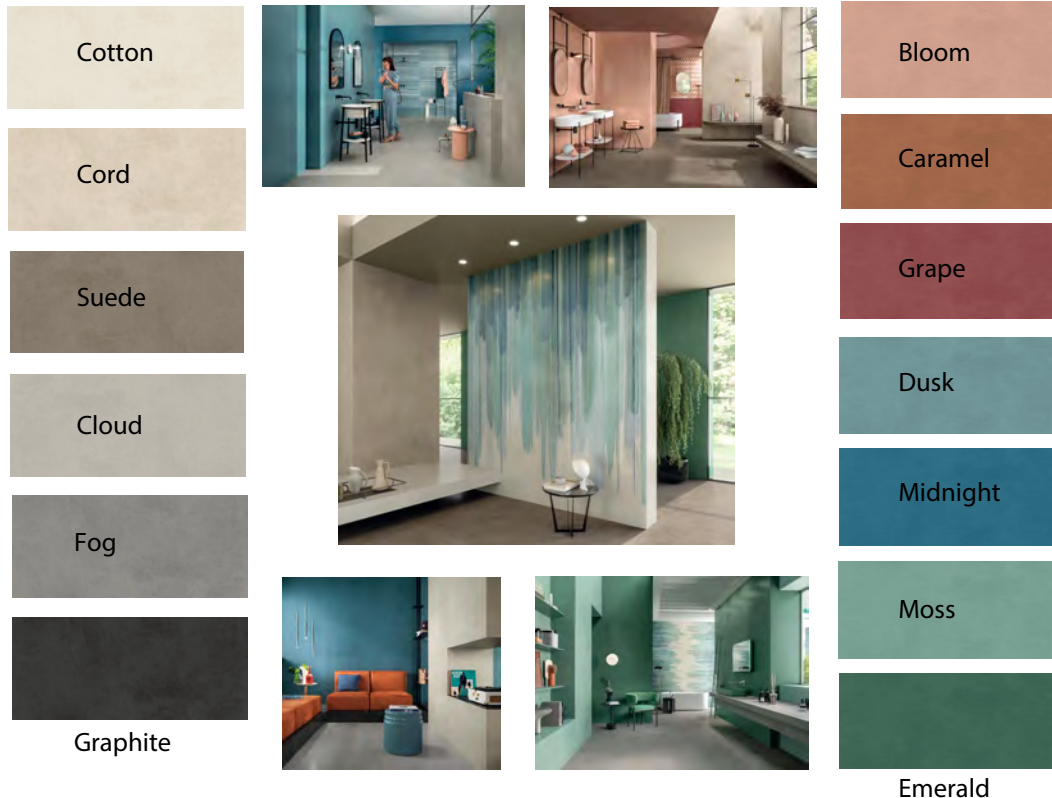

# PRISM - Wall Tiles & Decors

**General:** PRISM is inspired by hand trowelled resin, creating colour depth and graphic detail in 13 original hues, evoking Italian culture in a contemporary manner. These wall tiles recreate three-dimensional effects with uneven colour with harmonious graphics - stunning in both ambience and design.

**Applications:** Wall coverings include tiles, decors and mosaics, and are perfect for bathrooms, living areas, retail and hospitality spaces. Suitable for residential and commercial environments, in indoor - with porcelain flooring and outdoor proposals to match.

<b>Origin:</b>	Italy	
<b>Colours &amp; Finishes</b>	CERAMIC WALL TILES	MATT Only in 8.5mm THICKNESS
	Cotton	500x1200mm
	Cord	500x1200mm
	Suede	500x1200mm
	Cloud	500x1200mm
	Fog	500x1200mm
	Graphite	500x1200mm
	Bloom	500x1200mm
	Caramel	500x1200mm
	Grape	500x1200mm
	Dusk	500x1200mm
	Midnight	500x1200mm
	Moss	500x1200mm
	Emerald	500x1200mm
<b>Decor Slabs:</b>	Brush x 3 proposals	1200x2780x6mm
	Gradient x 2 proposals	1200x2780x6mm
<b>Decor Tiles:</b>	Brush x 8 patterns	500x1200x8.5mm
	Gradient x 12 patterns	500x1200x8.5mm
	Enigma	500x1200x8.5mm
	Gold	500x1200x8.5mm
<b>Mosaics:</b>	Mosaico	300x300x8.5mm sheets
	Mosaico Maze	310x357x8.5mm sheets
	Mosaico Bead	297x296x8.5mm sheets
	Mosaic Q	305x305x8.5mm sheets
	Wiggle	306x324x8.5mm sheets
<b>Technical:</b>	Water Absorption less than 0.20%	
	Stain Resistant (Class 5)	
	Chemical & Acid Resistant (Class 5)	
	Scratch Resistant - MOHS 6	
	Fire Retardant - 'Class A1'	
	Zero - VOCs, PVC, Formaldehyde or Allergens	