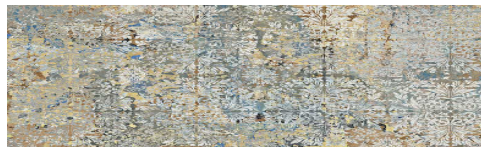

CARPET

General: Two tonalities - Vestige and Sand - have arisen from the creation of this porcelain collection characterized by its modern designs and great variation among pieces. Warm and decorative; rugs have a major influence on the aura of any room and radiate homeliness. This is the inspiration for these these unique and exceptional pieces which exude elegance and zest in any environment

Applications: Suitable for Floors and Wall interiors, retail fit outs, private homes, public spaces, commercial spaces and hospitality projects.

Sand

Vestige

Origin: Spain

Availability: Wall 74 x 297 x 8.5mm
Floor 592x 592 x 10mm, 500 x 1000x 10mm, 1000 x 1000 x 10mm
Paver 500 x 1000 x 20mm

Type: Wall - White body cermaic with rectified edges
Floor & Paver - porcelain with rectified edges

Appearance: Decorative carpet/rug pattern in all formats

Production: Double fired digital ink technology