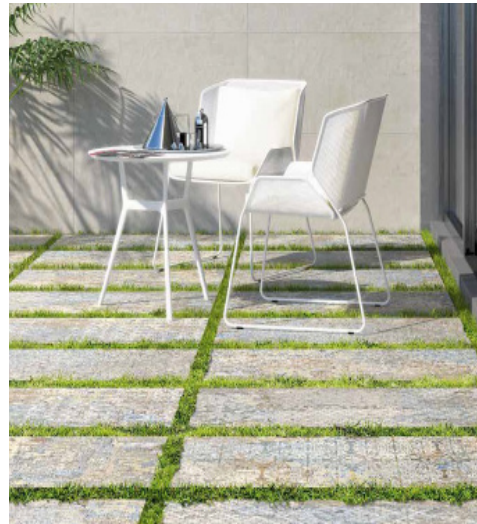

CARPET

General: Two tonalities - Vestige and Sand - have arisen from the creation of this porcelain collection characterized by its modern designs and great variation among pieces. Warm and decorative; rugs have a major influence on the aura of any room and radiate homeliness. This is the inspiration for these these unique and exceptional pieces which exude elegance and zest in any environment

Applications: Suitable for Floors and Wall interiors, retail fit outs, private homes, public spaces, commercial spaces and hospitality projects.

Sand

Vestige

Origin: Spain

Availability: Wall 74 x 297 x 8.5mm
Floor 592x 592 x 10mm, 500 x 1000x 10mm, 1000 x 1000 x 10mm
Paver 500 x 1000 x 20mm

Type: Wall - White body cermaic with rectified edges
Floor & Paver - porcelain with rectified edges

Appearance: Decorative carpet/rug pattern in all formats

Production: Double fired digital ink technology