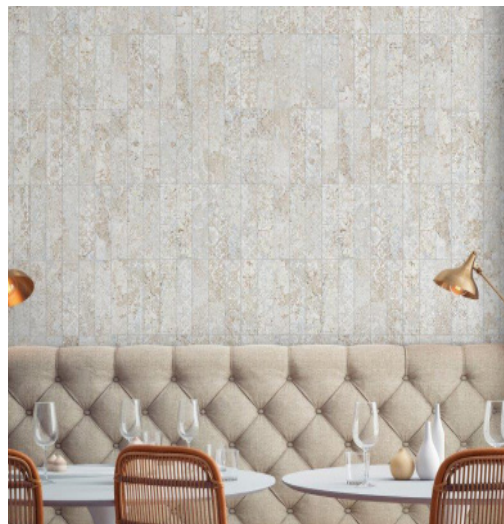

CARPET

General: Two tonalities - Vestige and Sand - have arisen from the creation of this porcelain collection characterized by its modern designs and great variation among pieces. Warm and decorative; rugs have a major influence on the aura of any room and radiate homeliness. This is the inspiration for these these unique and exceptional pieces which exude elegance and zest in any environment

Applications: Suitable for Floors and Wall interiors, retail fit outs, private homes, public spaces, commercial spaces and hospitality projects.

Sand

Vestige

Origin: Spain

Availability: Wall 74 x 297 x 8.5mm
Floor 592x 592 x 10mm, 500 x 1000x 10mm, 1000 x 1000 x 10mm
Paver 500 x 1000 x 20mm

Type: Wall - White body cermaic with rectified edges
Floor & Paver - porcelain with rectified edges

Appearance: Decorative carpet/rug pattern in all formats

Production: Double fired digital ink technology