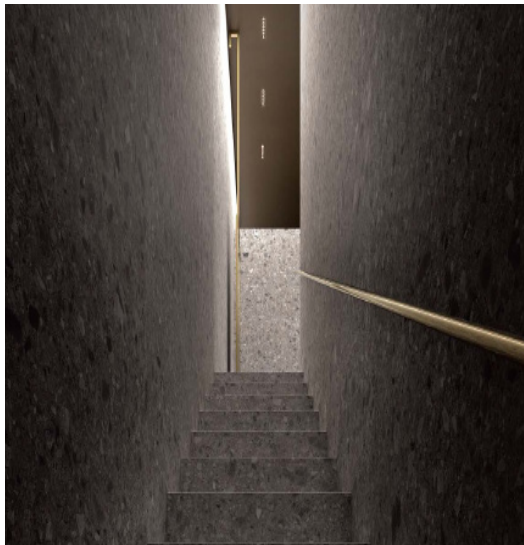

PIETRA D'ISEO - Kerlite 6.5mm & Paver 20mm

General: Ceppo stone, formed through the ages between the rocks of Mount Clemo and the waters of Lake Iseo. A versatile material, capable of giving striking individuality to any environment. Pietra D'Iseo is a completed design solution, for indoors as well as outdoors.

Origin:	Italy		
Availability:	Kerlite		
	Ceppo 600 x 600 x 6.5mm		Naturale R10
	Ceppo 600 x 1200 x 6.5mm		Naturale R10
	Ceppo 1200 x 1200 x 6.5mm		Naturale R10
	Ceppo 1200 x 2600 x 6.5mm		Naturale R10
	Paver		
	Ceppo 900 x 900 x 20mm		Naturale R12