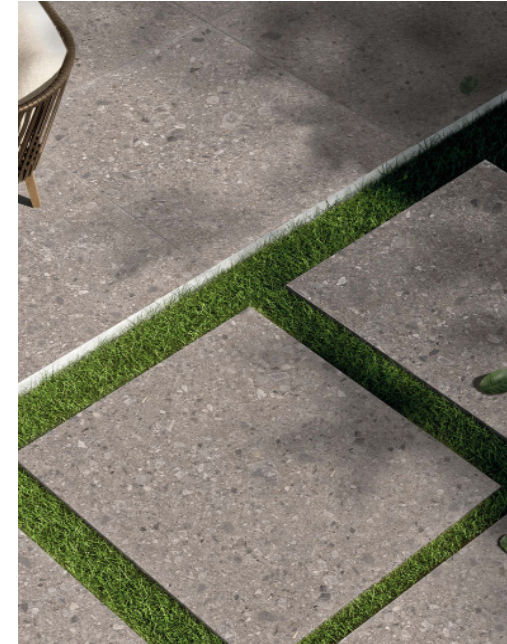

PIETRA D'ISEO - Kerlite 6.5mm & Paver 20mm

ROCKSON
HARD SURFACE SOLUTIONS

Sydney showroom by appointment

Phone: (61) 2 8303 0100

reception@rockson.com.au