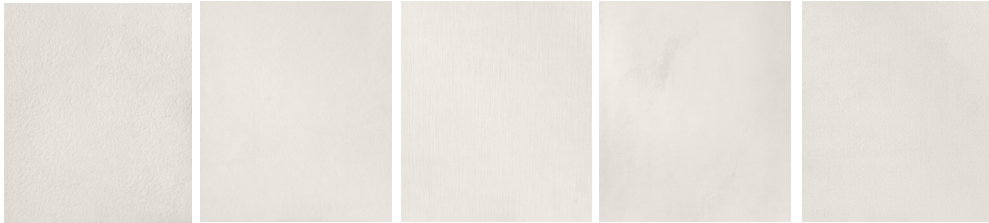

LIGHT

General: Complementing our extremely popular Concrete series, Light offers a versatile opportunity for play on format and texture. With 5 surface finishes, one of the most extensive ranges ever produced in a single colour.

Applications: Commercial & residential in and out doors, including foyers, shopping centres, bathrooms, public areas, courtyards, living areas, patios, walls inside & out, and building facades.

Origin: Italy

Colours: Light (Bone White)

Sizes: 1200 x 1200mm 600 x 1200 mm 600 x 600 mm
300 x 600 mm 150 x 600 mm 200 x 200 mm

Mosaics: Cubic 3D Mix (300x170 Sheet)
Mix Strip Mosaic 150x120 (1500x1200 Sheet)
Mix Mosaic 30x30 (300x300 Sheet)
Mix Mosaic 30x60 (300x300 Sheet)

Thickness: 4.8mm

Finishes: Crespo
Gesso
Rigato
Roccia
Scolpito

Type: 4.8mm Tile - Fully vitrified, unglazed porcelain

Appearance: Various Textured concrete appearance

Production: Single-pressed, rectified edges

Technical: Water Absorption less than 0.05%
Frost Resistant
Scratch Resistant
Surface Hardness – MOHS 8 (of 10)
Stain Resistant – Class 5 (use hot running water)
Chemical Resistant

Slip Resistance: TBC