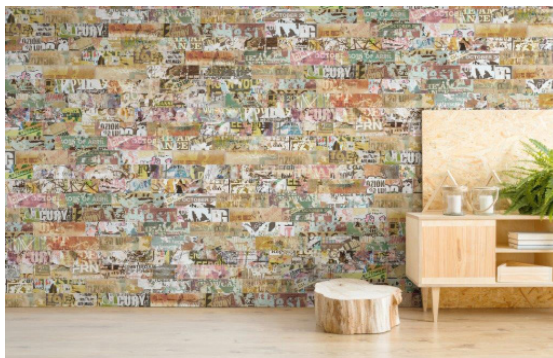

URBAN

General: Urban is edgy design at its core. This collection will inspire your eyes to dance and discover with each style embracing between 72 and 83 designs! Each box reveals a random collective mix of 46 tiles to go wild with visual texture and colour. An eclectic mix to bring life into any feature.

Applications: Suitable for all Walls; interiors, retail fit outs, private homes, public spaces, commercial spaces and hospitality projects.

Origin: Spain

Availability: Art 74 x 297 x 8.5mm
Lifestyle 74 x 297 x 8.5mm

Type: White body ceramic with rectified edges

Appearance: Decorative urban artwork with 72 different design for Urban Art and 83 different designs for Urban Life

Production: Double fired digital ink technology