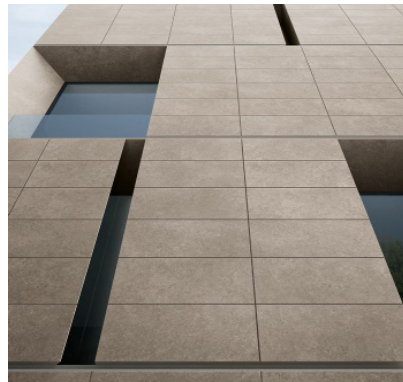

Secret Stone

General: The mystery of Jerusalem stone comes to life in this elegant porcelain stonewear. The high technology production process and refined surface finishes make the secret stone collection unprecedented in terms of feel and realism. Ideal for professionals seeking exclusive and prestige solutions for architects and designers.

Applications: Commercial & residential in & out doors, including foyers, boutiques, galleries, living areas, balconies, external cladding, patios, kitchens, bathrooms, walls and step treads (with lamination and various edge detail finishes being achieved).

Sydney showroom by appointment
Phone: (61) 2 8303 0100

reception@rockson.com.au

Suppliers of the finest
porcelainstoneware

Origin:	Italy	
Colours:	Mystery White Precious Beige Shadow Grey Rare Dark	
Availability:	14mm	
	300 x 600	Natural / Honed / Grip
	600 x 600	Natural / Honed / Grip
	600 x 1200	Natural / Honed
	900 x 900	Natural / Honed
	20mm	
	600 x 1200	Bocciardata
	900 x 900	Bocciardata
Type:	Full Bodied Porcelain	
Appearance:	Middle Eastern Limestone	
Production:	Double pressed full colour body rectified	
Technical:	Protect Antibacterial Water Absorption less than 0.05% Frost Proof Stain Resistant Classe 5 Breaking Strength EN 620Kg/cm ² - 14mm Fire Retardant	
Slip Resistance:	Grip - (DIN 51130) R11 Natural - (DIN 51130) R10 20mm Bocciardata - (DIN 51130) R11	
Guarantee:	20 Years – for domestic & commercial applications	