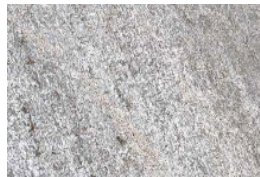

STONE CONNEXION

General: From the evocative magmatic rock named porphyry comes stone connexion, a range of porcelain stoneware in versatile 20x30 and 20x20 traditional sizes. The colours of Stone Connexion express all the natural characteristics of stone, teaming them with the advantages of the finest porcelain stoneware to form a natural looking hard wearing landscape surface.

Applications: Commercial & residential external applications

LUSERNA

PORFIDO

QUARZITE

Origin: Italy

Colours: Luserna | Porfido | Quarzite

Sizes: 200 x 300 x 14mm
200 x 200 x 14mm

Type: Pressed Porcelain

Appearance: Magma Rock

Production: Full colour body with rectified edges

Technical: Water Absorption < 0.5%
Scratch, Stain, Frost and Chemical Resistant

Slip Resistance: Grip R11 - P5 / I