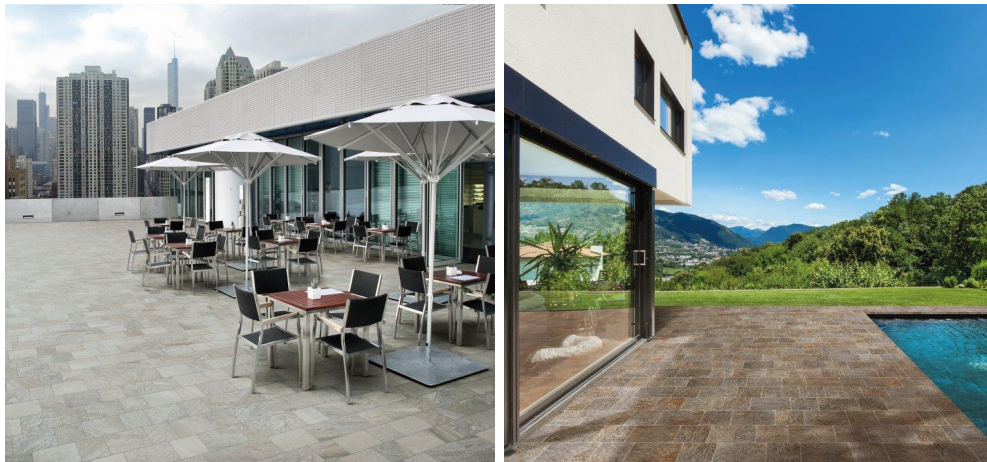

STONE CONNEXION

General: From the evocative magmatic rock named porphyry comes stone connexion, a range of porcelain stoneware in versatile 20x30 and 20x20 traditional sizes. The colours of Stone Connexion express all the natural characteristics of stone, teaming them with the advantages of the finest porcelain stoneware to form a natural looking hard wearing landscape surface.

Applications: Commercial & residential external applications

LUSERNA

PORFIDO

QUARZITE

Origin: Italy

Colours: Luserna | Porfido | Quarzite

Sizes: 200 x 300 x 14mm
200 x 200 x 14mm

Type: Pressed Porcelain

Appearance: Magma Rock

Production: Full colour body with rectified edges

Technical: Water Absorption < 0.5%
Scratch, Stain, Frost and Chemical Resistant

Slip Resistance: Grip R11 - P5 / I