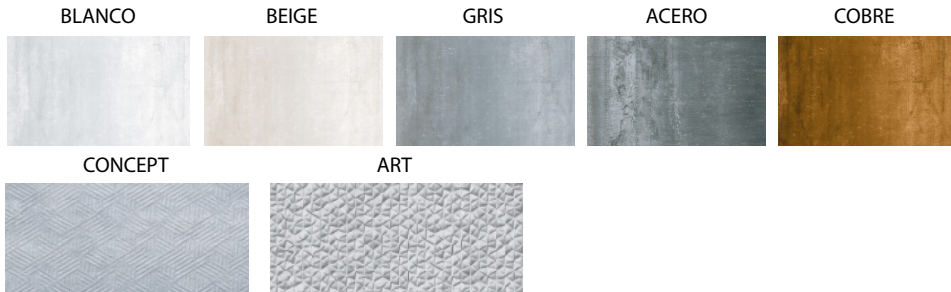

ARC

General: The Arc collection reinterprets industrial sheet metal with innovative style. With the tiles' attractive metallic colour and directional design, their oxide effects ensure a strong dose of natural realism. Additional to the collection are the 300 x 900mm wall tile proposals - including 2 stunning feature tiles.

Applications: Commercial & residential floors and walls including all indoor applications

Origin:	Spain		
Colours:	Blanco Beige Gris Acero Cobre		
Sizes:	FLOOR & WALL		
	600 x 600 x 9mm	Natural / Lappato	
	370 x 750 x 9.8mm	Natural / Lappato	
	750 x 750 x 9.8mm	Natural / Lappato	
	1000 x 500 x 10.7mm	Natural / Lappato	
	WALL		
	300 x 900	Plain	Beige, Blanco & Gris Only
	300 x 900	Concept	All Colours
	300 x 900	Art	All Colours
Type:	Floor - Vitrified Porcelain Wall - Ceramic		
Appearance:	Metalic Sheeting		
Production:	Floor - Full colour body and rectified edges Wall - Glazed with rectified edges		
Technical:	Floor : Water Absorption < 0.5% Scratch, Stain, Frost and Chemical Resistant Wall : Water Absorption > 10% Scratch, Stain and Chemical Resistant		
Slip Resistance:	Floor - Natural P2 / I		