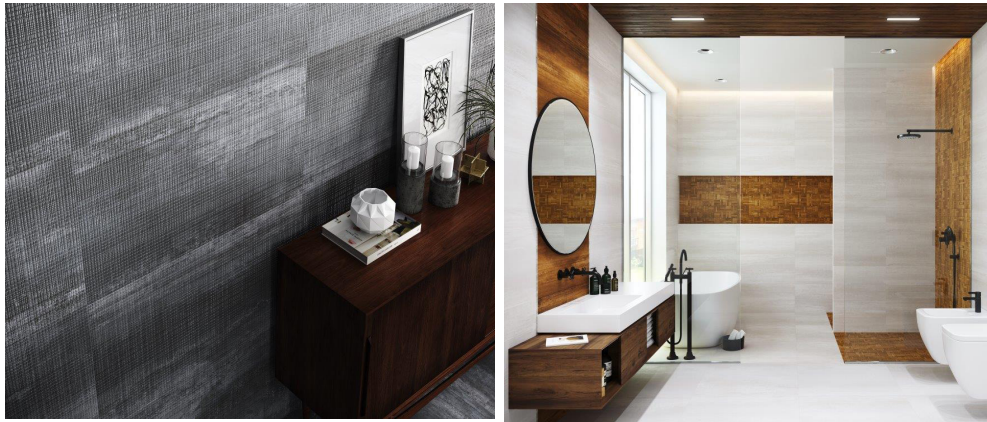

ARC

General: The Arc collection reinterprets industrial sheet metal with innovative style. With the tiles' attractive metallic colour and directional design, their oxide effects ensure a strong dose of natural realism. Additional to the collection are the 300 x 900mm wall tile proposals - including 2 stunning feature tiles.

Applications: Commercial & residential floors and walls including all indoor applications

Origin:	Spain		
Colours:	Blanco Beige Gris Acero Cobre		
Sizes:	FLOOR & WALL		
	600 x 600 x 9mm	Natural / Lappato	
	370 x 750 x 9.8mm	Natural / Lappato	
	750 x 750 x 9.8mm	Natural / Lappato	
	1000 x 500 x 10.7mm	Natural / Lappato	
	WALL		
	300 x 900	Plain	Beige, Blanco & Gris Only
	300 x 900	Concept	All Colours
	300 x 900	Art	All Colours
Type:	Floor - Vitrified Porcelain Wall - Ceramic		
Appearance:	Metalic Sheeting		
Production:	Floor - Full colour body and rectified edges Wall - Glazed with rectified edges		
Technical:	Floor : Water Absorption < 0.5% Scratch, Stain, Frost and Chemical Resistant Wall : Water Absorption > 10% Scratch, Stain and Chemical Resistant		
Slip Resistance:	Floor - Natural P2 / I		