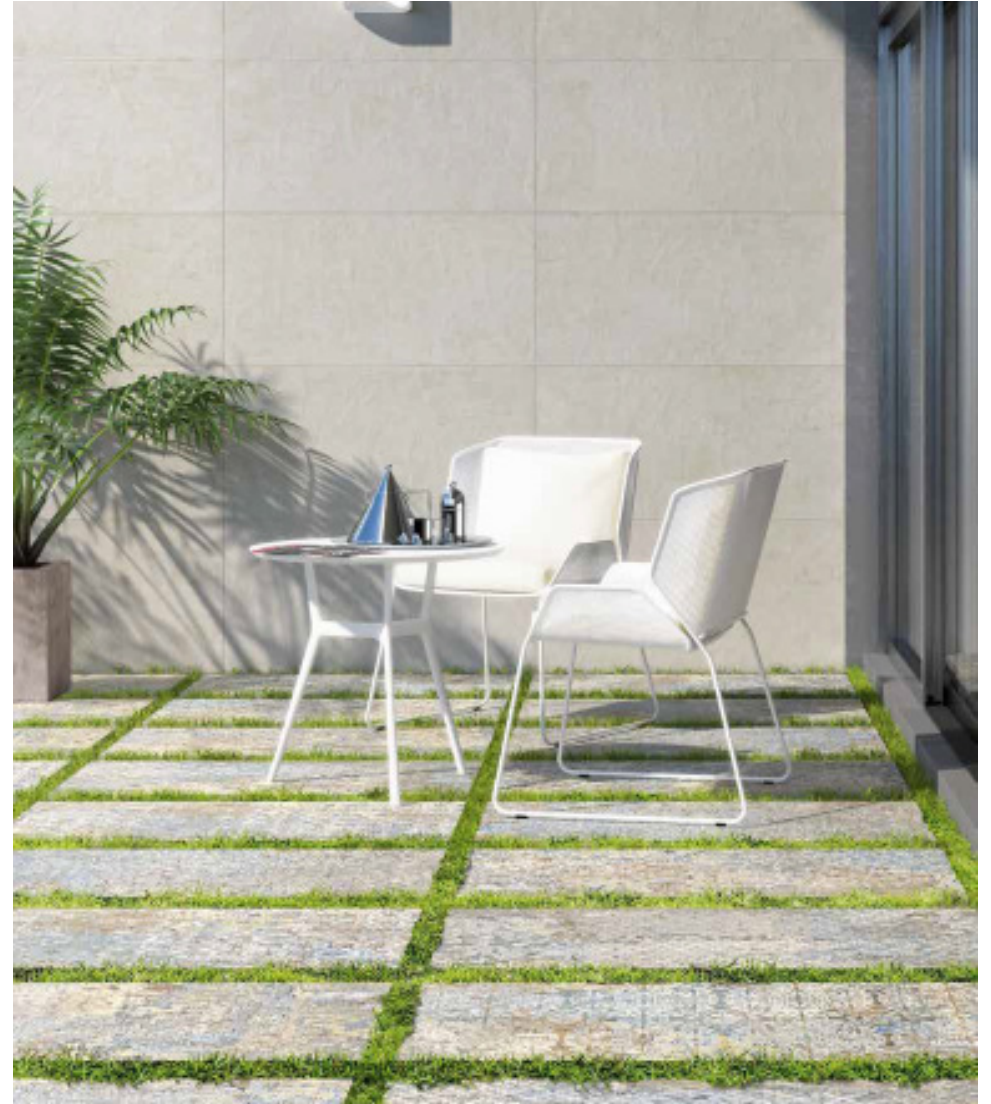

CARPET

Sydney showroom by appointment

Phone: (61) 2 8303 0100

Email: reception@rockson.com.au