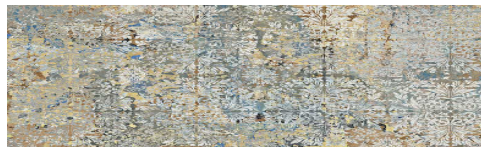

# CARPET

**General:** Two tonalities - Vestige and Sand - have arisen from the creation of this porcelain collection characterized by its modern designs and great variation among pieces. Warm and decorative; rugs have a major influence on the aura of any room and radiate homeliness. This is the inspiration for these these unique and exceptional pieces which exude elegance and zest in any environment

**Applications:** Suitable Wall interiors, retail fit outs, private homes, public spaces, commercial spaces and hospitality projects.

Sand

Vestige

<b>Origin:</b>	Spain		
<b>Availability:</b>	Wall	Carpet Sand	74 x 297 x 8.5mm
	Wall	Carpet Vestige	74 x 297 x 8.5mm
	Floor 20mm Paver	Carpet Sand	500 x 1000 x 20mm
	Floor 20mm Paver	Carpet Vestige	500 x 1000 x 20mm
<b>Type:</b>	White body cermaic with rectified edges		
<b>Appearance:</b>	Decorative carpet/rug pattern in subway format		
<b>Production:</b>	Double fired digital ink technology		
<b>Technical:</b>	Water Absorption less than 0.1%		
	Scratch Resistant		
	Stain Resistant		
	Fire Retardant		
<b>Slip Resistance:</b>	Wall - N/A		
	Floor 20mm Paver - P5 / I		