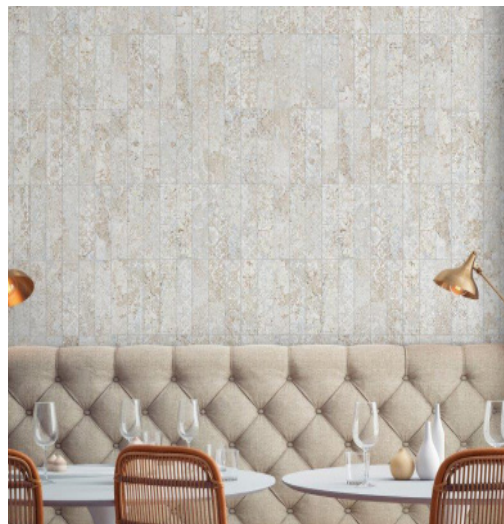

# CARPET

**General:** Two tonalities - Vestige and Sand - have arisen from the creation of this porcelain collection characterized by its modern designs and great variation among pieces. Warm and decorative; rugs have a major influence on the aura of any room and radiate homeliness. This is the inspiration for these these unique and exceptional pieces which exude elegance and zest in any environment

**Applications:** Suitable Wall interiors, retail fit outs, private homes, public spaces, commercial spaces and hospitality projects.

Sand

Vestige

<b>Origin:</b>	Spain		
<b>Availability:</b>	Wall	Carpet Sand	74 x 297 x 8.5mm
	Wall	Carpet Vestige	74 x 297 x 8.5mm
	Floor 20mm Paver	Carpet Sand	500 x 1000 x 20mm
	Floor 20mm Paver	Carpet Vestige	500 x 1000 x 20mm
<b>Type:</b>	White body cermaic with rectified edges		
<b>Appearance:</b>	Decorative carpet/rug pattern in subway format		
<b>Production:</b>	Double fired digital ink technology		
<b>Technical:</b>	Water Absorption less than 0.1%		
	Scratch Resistant		
	Stain Resistant		
	Fire Retardant		
<b>Slip Resistance:</b>	Wall - N/A		
	Floor 20mm Paver - P5 / I		