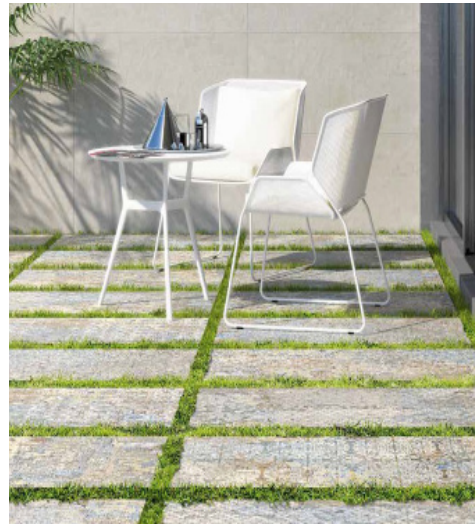

# CARPET

**General:** Two tonalities - Vestige and Sand - have arisen from the creation of this porcelain collection characterized by its modern designs and great variation among pieces. Warm and decorative; rugs have a major influence on the aura of any room and radiate homeliness. This is the inspiration for these these unique and exceptional pieces which exude elegance and zest in any environment

**Applications:** Suitable Wall interiors, retail fit outs, private homes, public spaces, commercial spaces and hospitality projects.

Sand

Vestige

<b>Origin:</b>	Spain		
<b>Availability:</b>	Wall	Carpet Sand	74 x 297 x 8.5mm
	Wall	Carpet Vestige	74 x 297 x 8.5mm
	Floor 20mm Paver	Carpet Sand	500 x 1000 x 20mm
	Floor 20mm Paver	Carpet Vestige	500 x 1000 x 20mm
<b>Type:</b>	White body cermaic with rectified edges		
<b>Appearance:</b>	Decorative carpet/rug pattern in subway format		
<b>Production:</b>	Double fired digital ink technology		
<b>Technical:</b>	Water Absorption less than 0.1%		
	Scratch Resistant		
	Stain Resistant		
	Fire Retardant		
<b>Slip Resistance:</b>	Wall - N/A		
	Floor 20mm Paver - P5 / I		