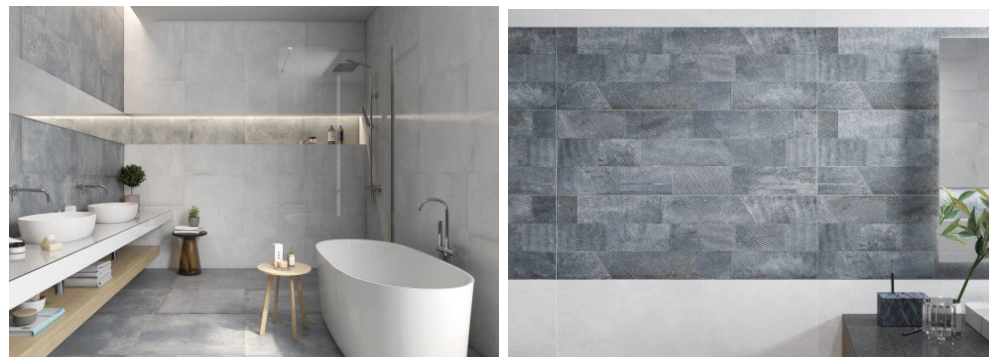

# RUE DE PARIS

**General:** The Rue de Paris collection features a mix of designs which emulate highly attractive ambience. In one single collection, it manages to evoke a mixture of sheet metal, cement and slate in a wide variety of sizes, textures for both floor and wall - including large format wall decors.

**Applications:** Commercial & residential floors and walls including all applications indoors and out.

<b>Origin:</b>	Spain		
<b>Colours:</b>	Blanco   Beige   Gris   Acero   Cobre   Black		
<b>Sizes:</b>	FLOOR & WALL		
	750 x 750 x 9.8mm	Natural / Lappato	All Colours
	750 x 750 x 9.8mm	Antislip	Beige
	370 x 750 x 9.8mm	Natural / Lappato	All Colours
	900 x 900 x 10.4mm	Natural / Lappato	All Colours
	450 x 900 x 10.4mm	Natural / Lappato	All Colours
	600 x 600 x 9mm	Natural / Lappato	All Colours
	300 x 600 x 9mm	Natural / Lappato	All Colours
	WALL		
	400 x 1200 x 10.9mm	Plain	Blanco / Beige / Acero / Cobre
	400 x 1200 x 10.9mm	Concept	Blanco / Beige
	400 x 1200 x 10.9mm	Art	Blanco / Beige
	250 x 700 x 10.10mm	Plain	Blanco / Beige / Gris / Cobre
	250 x 700 x 10.10mm	Concept	Blanco / Beige / Gris / Cobre
<b>Type:</b>	Floor Tiles - Vitrefied Porcelain		Wall Tiles - Ceramic
<b>Appearance:</b>	Weathered stone pavements		
<b>Production:</b>	Floor Tiles - Full colour body and rectified edges Wall Tiles - Glazed with recitfied edges		
<b>Technical:</b>	Floor: Water Absorption < 0.5% Scratch, Stain, Frost and Chemical Resistant Wall: Water absorption > 10% Scratch and Chemical Resistant		
<b>Slip Resistance:</b>	Floor Natural - P2 / I Floor Anitslip - P5 / I		