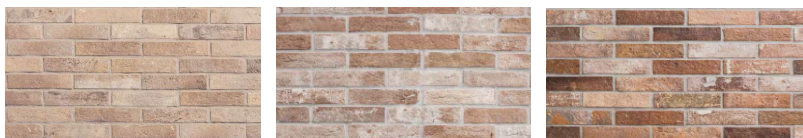

BRISTOL

General: The cosmopolitan air of Bristol, with a wealth of traces of the city's post-industrial heritage, is reflected in the brand new surface inspired by the typical brick facades found there. The allure, feel and urban spirit of bricks springs back to life in this porcelain stoneware, evident in which is the strongly contemporary nature of the vibrant neighbourhoods that make up this English city. Simple to install for both new builds and renovations.

Applications: Commercial & residential floors and walls, including wall features especially interesting for external and slip resistant floors and pathways.

CREAM

RUST

RED

UMBER

DARK

Origin:	Italy
Colours:	Cream Rust Red Umber Dark
Sizes:	60 x 250 x 10mm Grip R11 - P4 /I 340 x 340 x 8.5mm Natural R10 - P3 /I 170 x 340 x 8.5mm Natural R10 - P3/I
Type:	Porcelain
Appearance:	Traditional Brick
Grout Joint:	1cm Grout Joint
Production:	Double pressed using digital technology
Technical:	Water Absorption < 0.5% Scratch Resistant Stain Resistant Chemical Resistant Frost Resistant
Advantages:	Offers exceptional resistance to atmospheric agents and does not change colour or fade when exposed to light. Also protects the external insulation from damage and impacts. Reduced energy consumption with consequent reductions in atmospheric emissions and pollution. Provides thermal inertia and reduction in heat dissipation points.
Slip Resistance:	Grip R11 - P4 /I Natural R10 - P3 /I