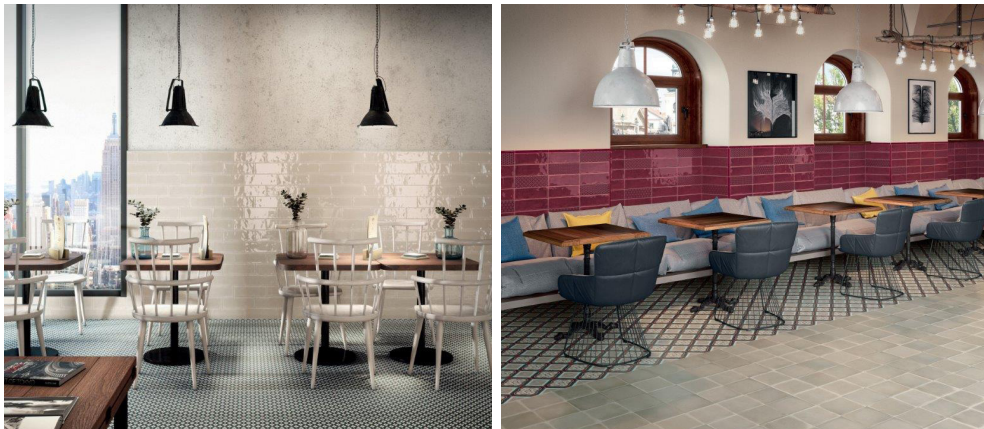

BRICK INSPIRATION

General: Brick Inspiration is a ceramic wall covering series that pays homage to the typical subway tiles, with an interplay between new geometries and three-dimensional effects. The sophisticated colour range and the versatility of the 100 x 300 size are the rising stars of contemporary settings.

Applications: Commercial & residential walls

Origin: Italy

Colours: Super White | Cream | Dove | Ivory | Pearl | Green
Burgundy | Black

Sizes: 100 x 300 x 8mm

Type: Gloss Ceramic

Appearance: Subtle shading through coloured glaze