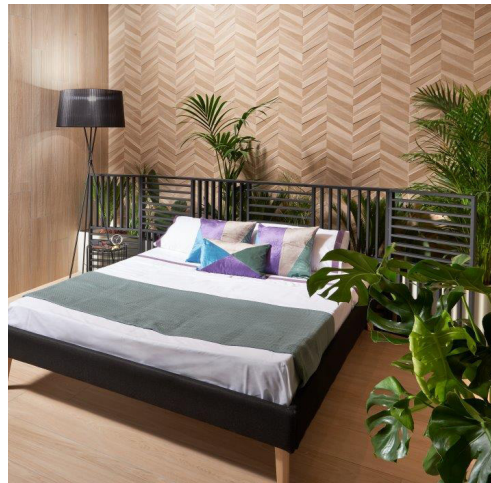

# LOIRE

**General:** Loire is a wood-effect collection of ceramic wall panelling where skilful interplay has been achieved among its different shades and textures, conveying a warm and moody ambience. The collection is a clear tribute to creativity, perfect for those wishing to infuse space with a strong dose of personality.

**Applications:** Commercial & residential wall applications.

CHESS CREMA

CHESS ROBLE

ART LIGHT

ART DARK

**Origin:** Spain

**Colours:** Chess Crema | Chess Roble | Art Light | Art Dark

**Sizes:** 400 x 1200 x 10.9mm