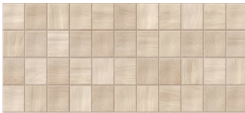

# LOIRE

**General:** Loire is a wood-effect collection of ceramic wall panelling where skilful interplay has been achieved among its different shades and textures, conveying a warm and moody ambience. The collection is a clear tribute to creativity, perfect for those wishing to infuse space with a strong dose of personality.

**Applications:** Commercial & residential wall applications.

CHESS CREMA

CHESS ROBLE

ART LIGHT

ART DARK

**Origin:** Spain

**Colours:** Chess Crema | Chess Roble | Art Light | Art Dark

**Sizes:** 400 x 1200 x 10.9mm