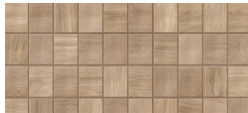

# LOIRE

**General:** Loire is a wood-effect collection of ceramic wall panelling where skilful interplay has been achieved among its different shades and textures, conveying a warm and moody ambience. The collection is a clear tribute to creativity, perfect for those wishing to infuse space with a strong dose of personality.

**Applications:** Commercial & residential wall applications.

CHESS CREMA

CHESS ROBLE

ART LIGHT

ART DARK

**Origin:** Spain

**Colours:** Chess Crema | Chess Roble | Art Light | Art Dark

**Sizes:** 400 x 1200 x 10.9mm