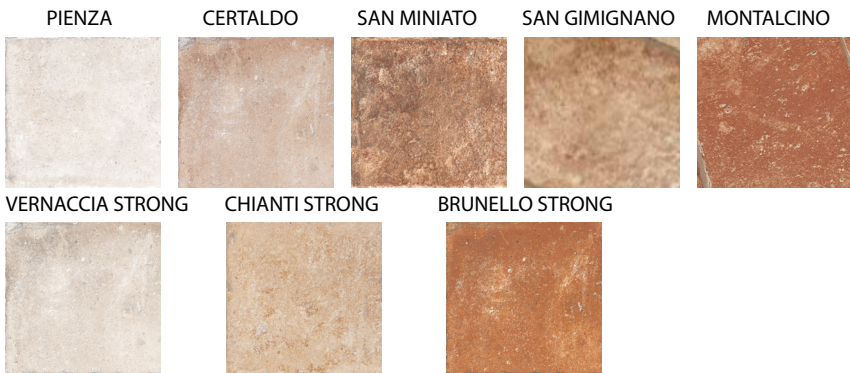

TUSCANY

General: Tuscany, terracotta floor tiles that fit into the most consolidated Italian tradition, was inspired by the recovery of an ancient flooring of a Florentine residence of the 1400's. Adapting perfectly to both a classic and contemporary style, thanks to the traditional "Cotto" structure combined with modern and trendy colours, the tiles manage to interpret the taste of an ever-wider audience. Ideal also for those who want to recreate an exquisitely country-like atmosphere for their own commercial spaces, without obviously giving up the practicality and comfort of porcelain stoneware.

Applications: All commercial & residential floors and walls including internal and external applications such as living areas, bathrooms, kitchens, shopping centres and landscape projects.

Origin:	Italy	
Colours:	Pienza	Indoor
	Certaldo	Indoor
	San Miniato	Indoor
	San Gimignano	Indoor
	Montalcino	Indoor
	Vernaccia Strong	Outdoor
	Chianti Strong	Outdoor
	Brunello Strong	Outdoor
Sizes:	200 x 400 mm	Indoor & Outdoor
Thickness:	9mm	
Finishes:	Indoor and Outdoor	
Type:	Porcelain	
Appearance:	Traditional Terracotta	
Production:	Double pressed using digital technology	
Technical:	Water Absorption < 0.5% Scratch Resistant Stain Resistant Chemical Resistant Frost Resistant	
Slip Resistance:	Indoor : R9 - P1 /I Outdoor : R11 - P3 /I	