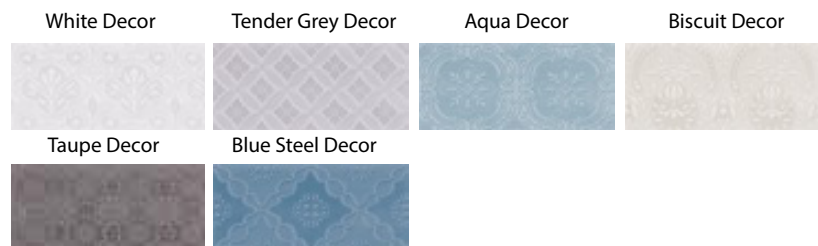

Origin: Spain

Colours: White | Tender Grey | Aqua
Biscuit | Taupe | Blue Steel

Sizes: 110 x 250mm - Standard
110 x 250mm - Decor

Thickness: 7mm

Finishes: Gloss

Type: Glazed ceramic

Appearance: Pastel Coloured Glass

Production: White body pressed edges

Technical: Water Absorption > 10%
Scratch Resistant
Stain Resistant
Chemical Resistant

Slip Resistance: N / A - Wall Only