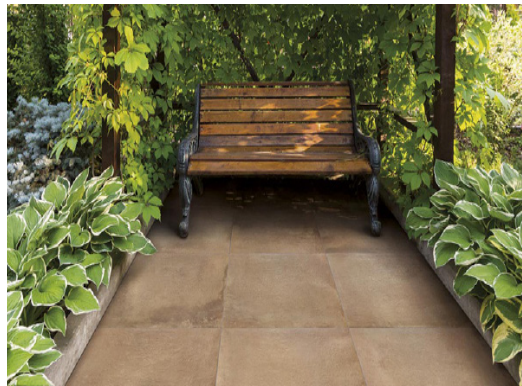

PASSEPARTOUT

General: Going well beyond everyday terracotta! We have taken this classic concept to the next level with Passepartout by creating a painted and distressed finish across 5 muted colours. The aged patches, scrapes and scratches let the traditional "cotta" colour not only show through the painted surface, but also throughout the tile body.

Applications: Commercial & residential indoor & outdoor floors & walls including shopping centres, foyers, restaurants, boutiques, galleries, living rooms, patios, kitchens & bathrooms.

Origin: Italy

Colours: Cotto
Nero
Grigio
Bianco
Taupe

Sizes: 900 x 900   600 x 600   75 x 600
75 x 300   200 x 200   150 x 150

300 x 300 Sheet Mosaic (50 x 50)

Finish: Natural

Appearance: Stressed Terracotta

Thickness: 10mm

Production: Full body rectified porcelain

Technical: Water Absorption less than 0.05%
Frost Resistant
Deep Abrasion resistant - PEI 4
Chemical Resistant
Stain Resistant

Slip Resistance: Natural (DIN 51130) R9