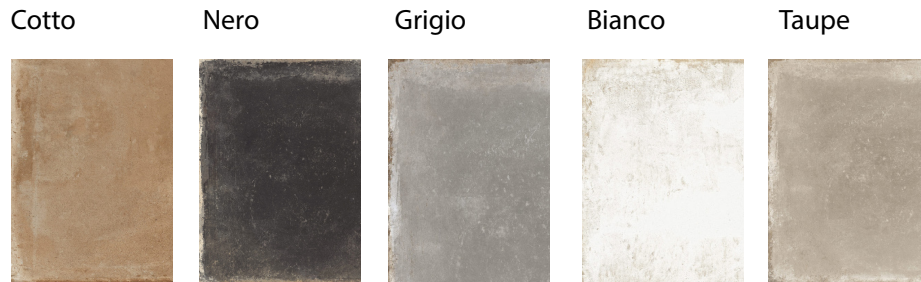

# PASSEPARTOUT

**General:** Going well beyond everyday terracotta! We have taken this classic concept to the next level with Passepartout by creating a painted and distressed finish across 5 muted colours. The aged patches, scrapes and scratches let the traditional "cotta" colour not only show through the painted surface, but also throughout the tile body.

**Applications:** Commercial & residential indoor & outdoor floors & walls including shopping centres, foyers, restaurants, boutiques, galleries, living rooms, patios, kitchens & bathrooms.

**Origin:** Italy

**Colours:** Cotto  
Nero  
Grigio  
Bianco  
Taupe

**Sizes:** 900 x 900      600 x 600      75 x 600  
75 x 300      200 x 200      150 x 150

300 x 300 Sheet Mosaic (50 x 50)

**Finish:** Natural

**Appearance:** Stressed Terracotta